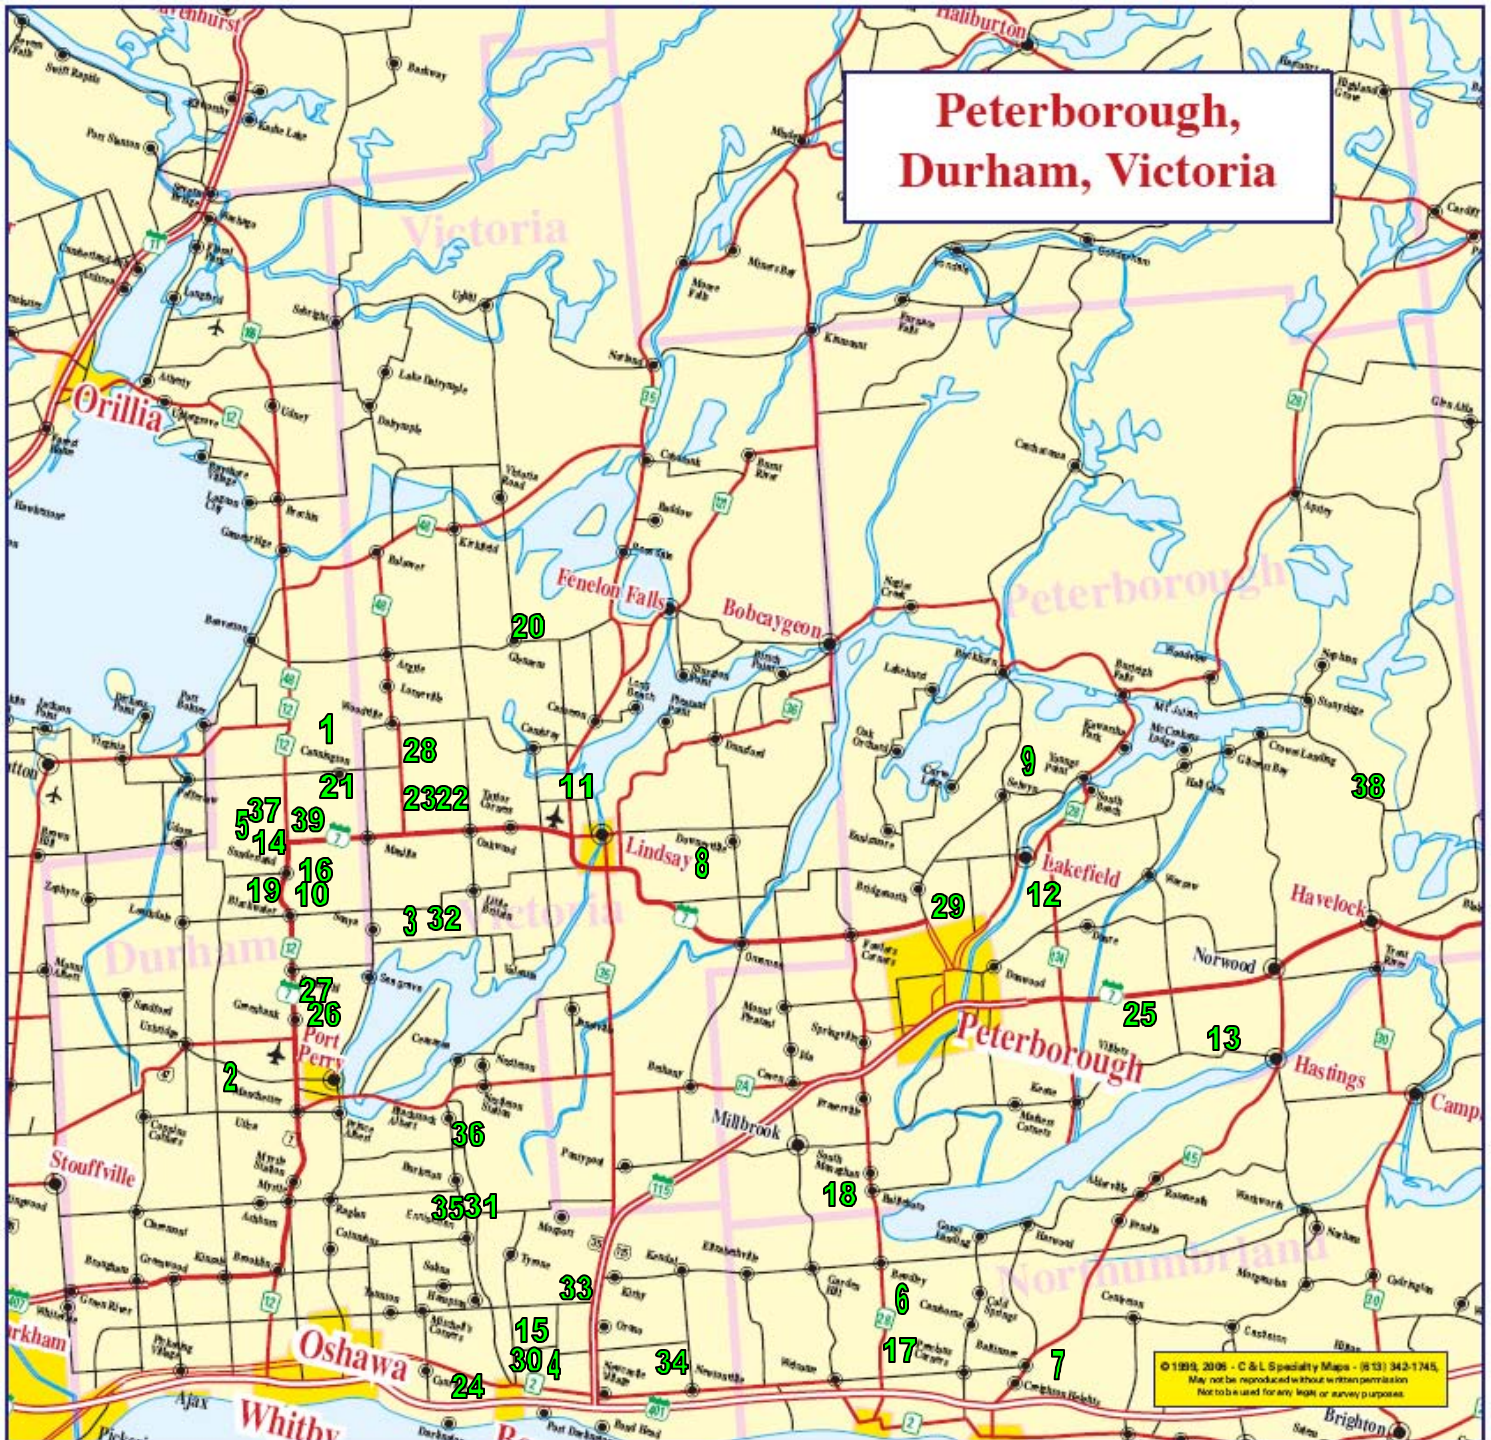

Peterborough, Durham, Victoria